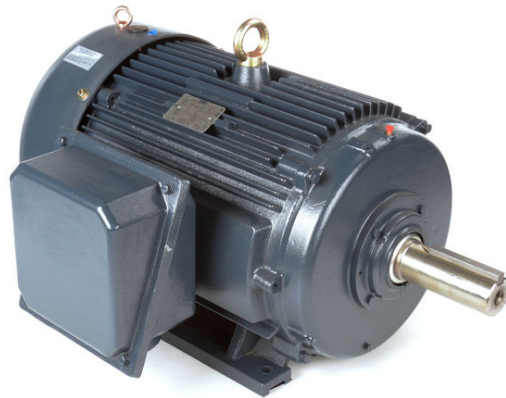

PRODUCT INFORMATION PACKET

Model No: 194186.00

Catalog No: 194186.00

Other Purpose Motor, 75 & 60 HP, 3 Ph, 60 & 50 Hz, 230/460 & 190/380 V, 1200 & 1000 RPM,
405T Frame, TEFC

Regal and Leeson are trademarks of Regal Rexnord Corporation or one of its affiliated companies.