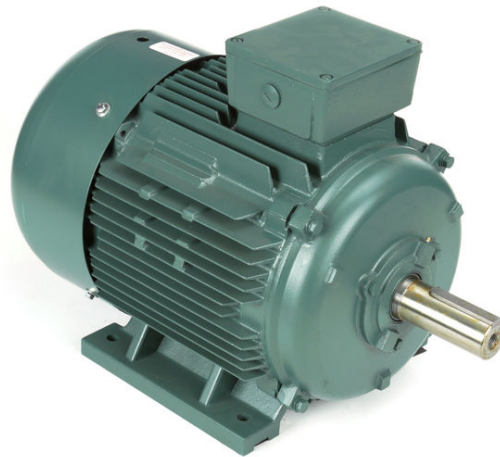

# PRODUCT INFORMATION PACKET

Model No: 193419.60  
Catalog No: 193419.60  
75 HP General Purpose, 3 phase, 3600 RPM, 230/460 V, 250M Frame, TEFC

Regal and Leeson are trademarks of Regal Rexnord Corporation or one of its affiliated companies.  
©2023 Regal Rexnord Corporation, All Rights Reserved. MC017097E