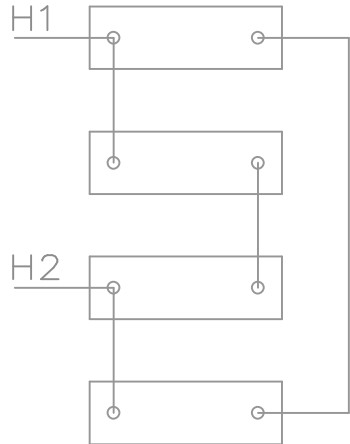

**Nameplate Specifications**

**Technical Specifications**

Connection Drawing

A-EE7300R

Outline Drawing

NONE

---

This is an uncontrolled document once printed or downloaded and is subject to change without notice. Date Created:11/18/2022

SINGLE VOLTAGE THREE PHASE  
MOTOR WITH 2 LEADS OUT FROM  
SPACE HEATERS.

SPACE HEATER

SPACE HEATERS  
CONNECTED IN PARALLEL

SPACE HEATERS CONNECTED  
IN SERIES PARALLEL

IF MOTOR HAS  
6 LEADS

				TOLERANCES UNLESS SPECIFIED		REGAL-BELOIT <i>Motor Technologies Group</i>	DRAWN PGK 08-06-1996				
				DEC.	INCHES		CHK	ML	08-07-1996		
				.X	±.1	TITLE CONNECTION DIAGRAM 3Ø - SINGLE VOLTAGE	APPD TB 08-07-1996				
				.XX	±.02		SCALE 1=1				
				.XXX	±.005		REF				
7	REVISED T1,T2,T3 PER MU65991	CTO 06-08-2005	DD	.XXX	±.005	MAT'L.	FMF				
6	REDRAWN ON CAD CN 22509	PGK 08-07-1996		.XXXX	±.0005		FINISH	PREV			
NO.	REVISION	BY & DATE	CHK	ANG	±'30"						
THIS DRAWING IN DESIGN AND DETAIL IS OUR PROPERTY AND MUST NOT BE USED EXCEPT IN CONNECTION WITH OUR WORK ALL RIGHTS OF DESIGN AND INVENTION ARE RESERVED THIS IS AN ELECTRONICALLY GENERATED DOCUMENT - DO NOT SCALE THIS PRINT				RFP	CAD FILE ee7300r		SIZE	DRAWING NO.	PAGE	OF	REV.
				DIST	LB	A		EE7300R		7	