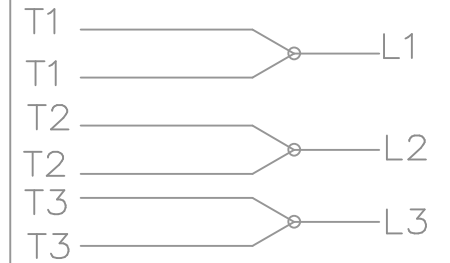

**Nameplate Specifications**

**Technical Specifications**

Connection Drawing

A-EE7300R

Outline Drawing

NONE

---

This is an uncontrolled document once printed or downloaded and is subject to change without notice. Date Created:11/18/2022

SINGLE VOLTAGE THREE PHASE  
MOTOR WITH 2 LEADS OUT FROM  
SPACE HEATERS.

SPACE HEATER

SPACE HEATERS  
CONNECTED IN PARALLEL

SPACE HEATERS CONNECTED  
IN SERIES PARALLEL

IF MOTOR HAS  
6 LEADS

				TOLERANCES UNLESS SPECIFIED		REGAL-BELOIT <i>Motor Technologies Group</i>	DRAWN PGK 08-06-1996				
				DEC.	INCHES		CHK	ML	08-07-1996		
				.X	±.1	TITLE CONNECTION DIAGRAM 3Ø - SINGLE VOLTAGE	APPD TB 08-07-1996				
				.XX	±.02		SCALE 1=1				
				.XXX	±.005		REF				
7	REVISED T1,T2,T3 PER MU65991	CTO 06-08-2005	DD	.XXX	±.005	MAT'L.	FMF				
6	REDRAWN ON CAD CN 22509	PGK 08-07-1996		.XXXX	±.0005		FINISH	PREV			
NO.	REVISION	BY & DATE	CHK	ANG	±'30"						
THIS DRAWING IN DESIGN AND DETAIL IS OUR PROPERTY AND MUST NOT BE USED EXCEPT IN CONNECTION WITH OUR WORK ALL RIGHTS OF DESIGN AND INVENTION ARE RESERVED THIS IS AN ELECTRONICALLY GENERATED DOCUMENT - DO NOT SCALE THIS PRINT				RFP	CAD FILE ee7300r		SIZE	DRAWING NO.	PAGE	OF	REV.
				DIST	LB	A		EE7300R		7	