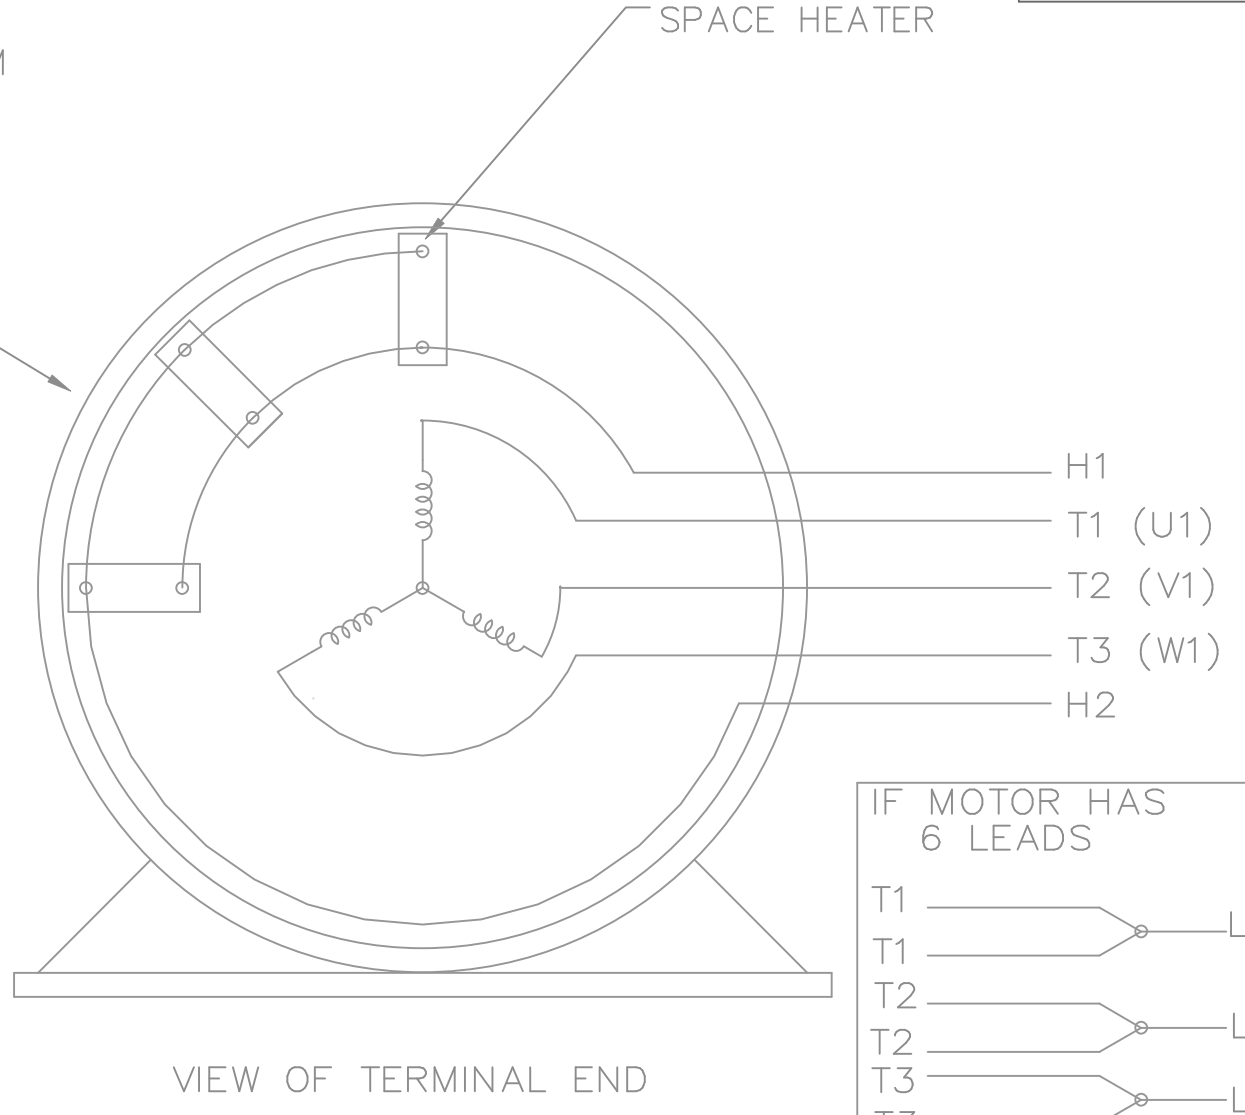

**Nameplate Specifications**

**Technical Specifications**

Connection Drawing

A-EE7300R

Outline Drawing

NONE

---

This is an uncontrolled document once printed or downloaded and is subject to change without notice. Date Created:11/18/2022

SINGLE VOLTAGE THREE PHASE  
MOTOR WITH 2 LEADS OUT FROM  
SPACE HEATERS.

SPACE HEATER

SPACE HEATERS  
CONNECTED IN PARALLEL

SPACE HEATERS CONNECTED  
IN SERIES PARALLEL

IF MOTOR HAS  
6 LEADS

				TOLERANCES UNLESS SPECIFIED		REGAL-BELOIT <i>Motor Technologies Group</i>	DRAWN PGK 08-06-1996				
				DEC.	INCHES		CHK	ML	08-07-1996		
				.X	±.1	TITLE CONNECTION DIAGRAM 3Ø - SINGLE VOLTAGE	APPD TB 08-07-1996				
				.XX	±.02		SCALE 1=1				
				.XXX	±.005		REF				
7	REVISED T1,T2,T3 PER MU65991	CTO 06-08-2005	DD	.XXX	±.005	MAT'L.	FMF				
6	REDRAWN ON CAD CN 22509	PGK 08-07-1996		.XXXX	±.0005		FINISH	PREV			
NO.	REVISION	BY & DATE	CHK	ANG	±'30"						
THIS DRAWING IN DESIGN AND DETAIL IS OUR PROPERTY AND MUST NOT BE USED EXCEPT IN CONNECTION WITH OUR WORK ALL RIGHTS OF DESIGN AND INVENTION ARE RESERVED THIS IS AN ELECTRONICALLY GENERATED DOCUMENT - DO NOT SCALE THIS PRINT				RFP	CAD FILE ee7300r		SIZE	DRAWING NO.	PAGE	OF	REV.
				DIST	LB	A		EE7300R		7	