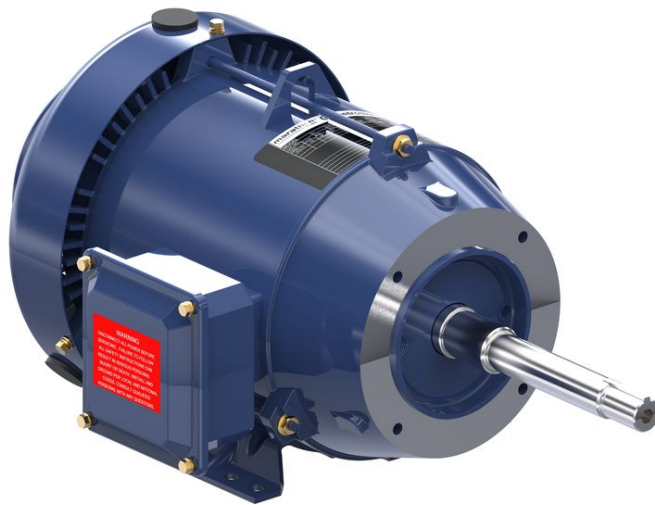

PRODUCT INFORMATION PACKET

marathon[®]
Motors

Model No: 184TTFBD6037

Catalog No: GT3413A

Globetrotter[®] Close-Coupled Pump Motor, 5 & 3 HP, 3 Ph, 60 & 50 Hz, 230/460 & 190/380 V,
1800 & 1500 RPM, 184JP Frame, TEFC