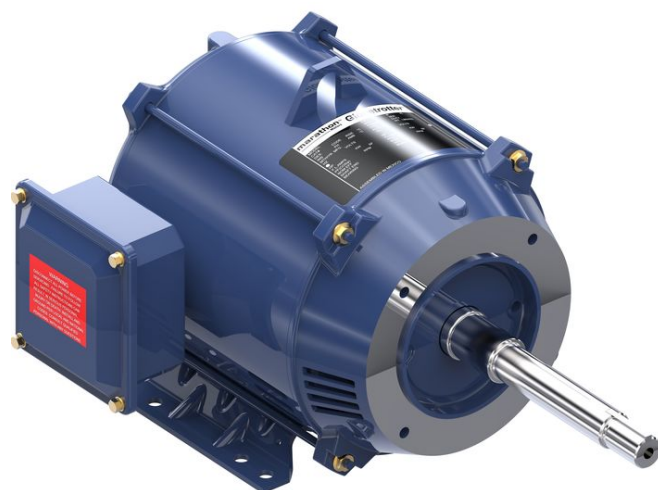

PRODUCT INFORMATION PACKET

marathon®
Motors

Model No: 182TTDBD6095

Catalog No: GT2505A

1.50 HP Close-Coupled Pump Motor, 3 phase, 1200 RPM, 575 V, 182JP Frame, ODP

Close-Coupled Pump Motors

Regal and Marathon are trademarks of Regal Rexnord Corporation or one of its affiliated companies.