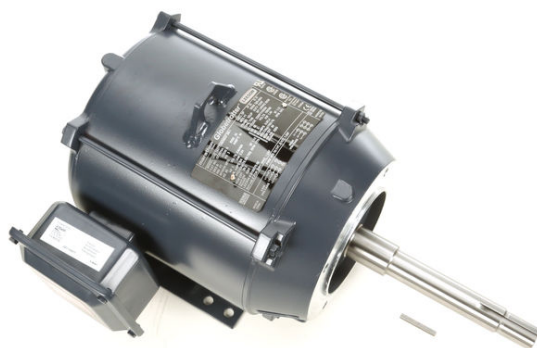

# PRODUCT INFORMATION PACKET

**marathon**<sup>®</sup>  
Motors

Model No: 182TTDBD6037

Catalog No: GT2410A

Globetrotter<sup>®</sup> Close-Coupled Pump Motor, 3 & 2 HP, 3 Ph, 60 & 50 Hz, 230/460 & 190/380 V,  
1800 & 1500 RPM, 182JP Frame, DP