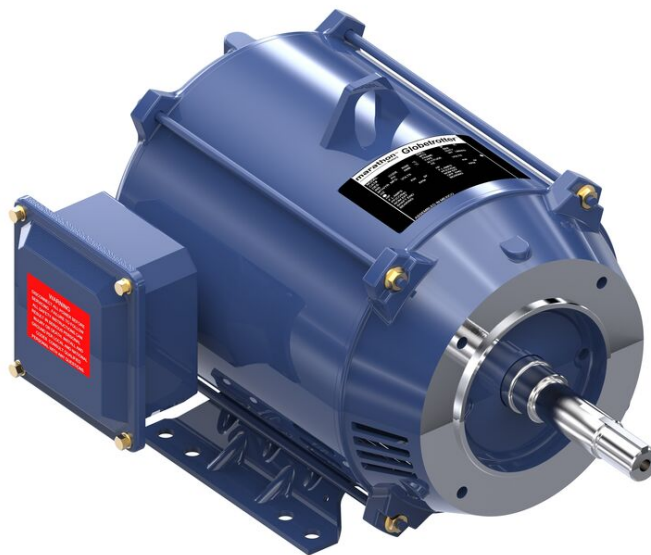

PRODUCT INFORMATION PACKET

marathon®
Motors

Model No: 182TTDBD6033

Catalog No: GT0510A

Globetrotter® Close-Coupled Pump Motor, 3 HP, 3 Ph, 60 Hz, 575 V, 1800 & 1800 RPM, 182JM Frame, DP

Regal and Marathon are trademarks of Regal Rexnord Corporation or one of its affiliated companies.