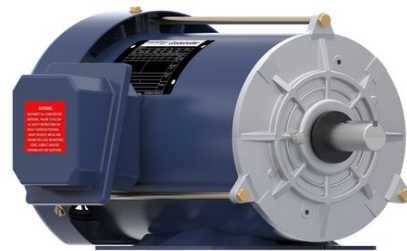

PRODUCT INFORMATION PACKET

marathon®
Motors

Model No: 145TTFBD6027

Catalog No: GT1504

Globetrotter® General Purpose Motor, 1.50 & 1.50 HP, 3 Ph, 60 & 50 Hz, 230/460 & 190/380 V,
1800 & 1500 RPM, 145T Frame, TEFC