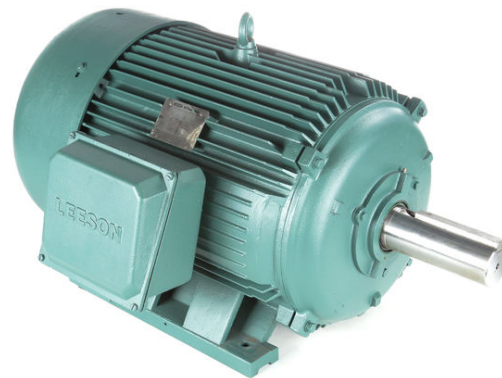

PRODUCT INFORMATION PACKET

Model No: 171802.60

Catalog No: 171802.60

Severe Duty Motor, 150 & 125 HP, 3 Ph, 60 & 50 Hz, 460 & 380 V, 3600 & 3000 RPM, 445TS Frame, TEFC

Regal and Leeson are trademarks of Regal Rexnord Corporation or one of its affiliated companies.