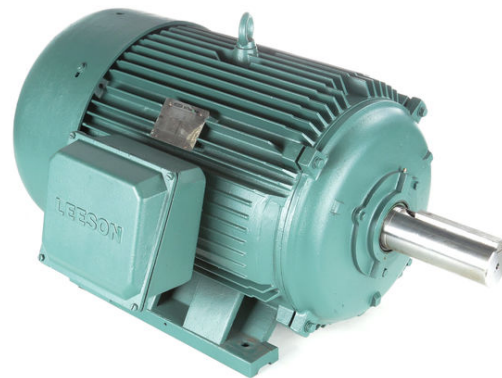

# PRODUCT INFORMATION PACKET

Model No: 171801.60

Catalog No: 171801.60

Severe Duty Motor, 125 & 100 HP, 3 Ph, 60 & 50 Hz, 460 & 380 V, 1200 & 1000 RPM, 445T Frame, TEFC

Regal and Leeson are trademarks of Regal Rexnord Corporation or one of its affiliated companies.