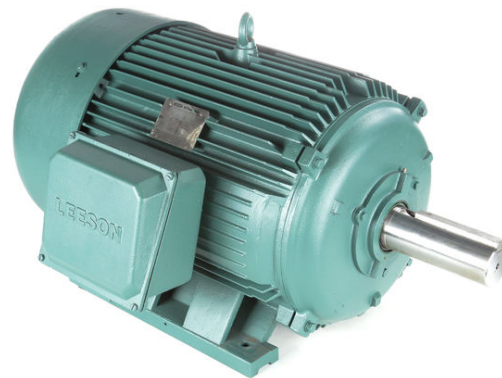

PRODUCT INFORMATION PACKET

Model No: 171798.60

Catalog No: 171798.60

Severe Duty Motor, 100 & 75 HP, 3 Ph, 60 & 50 Hz, 460 & 380 V, 1200 & 1000 RPM, 444T Frame, TEFC

Regal and Leeson are trademarks of Regal Rexnord Corporation or one of its affiliated companies.