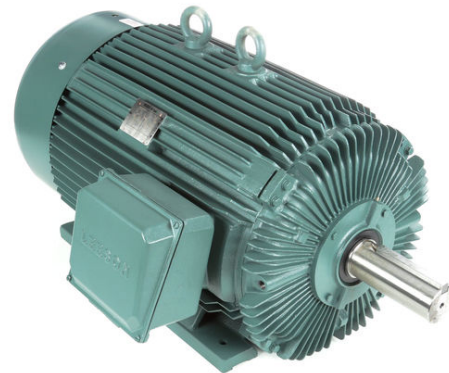

PRODUCT INFORMATION PACKET

Model No: 171579.60

Catalog No: 171579.60

WATTSAYER® General Purpose Motor, 200 & 150 HP, 3 Ph, 60 & 50 Hz, 460 & 380 V, 3600 & 3000 RPM,
447TS Frame, TEFC

Regal and Leeson are trademarks of Regal Rexnord Corporation or one of its affiliated companies.