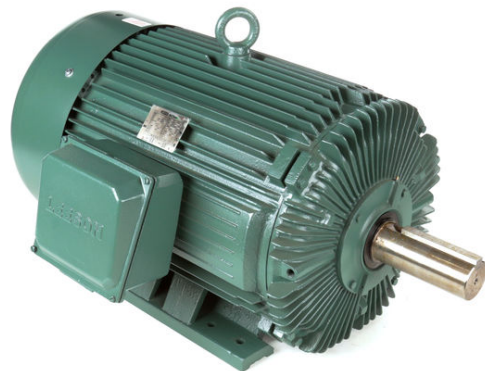

PRODUCT INFORMATION PACKET

Model No: 171578.60

Catalog No: 171578.60

General Purpose Motor, 150 & 125 HP, 3 Ph, 60 & 50 Hz, 460 & 380 V, 3600 & 3000 RPM, 445TS Frame,
TEFC

Regal and Leeson are trademarks of Regal Rexnord Corporation or one of its affiliated companies.