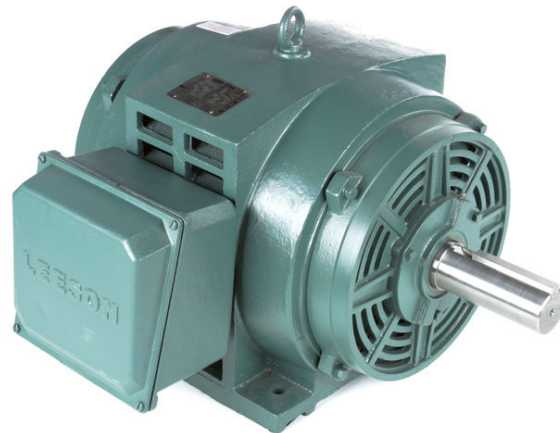

# PRODUCT INFORMATION PACKET

Model No: 171449.60

Catalog No: 171449.60

WATTSAYER® General Purpose Motor, 150 & 125 HP, 3 Ph, 60 & 50 Hz, 460 & 380 V, 3600 & 3000 RPM,  
405TS Frame, DP

Regal and Leeson are trademarks of Regal Rexnord Corporation or one of its affiliated companies.