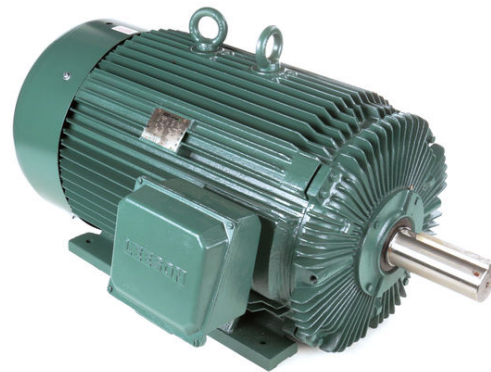

PRODUCT INFORMATION PACKET

Model No: 171316.00

Catalog No: 171316.00

General Purpose Motor, 200 & 150 HP, 3 Ph, 60 & 50 Hz, 460 & 380 V, 1200 & 1000 RPM,
447/449T Frame, TEFC

Regal and Leeson are trademarks of Regal Rexnord Corporation or one of its affiliated companies.