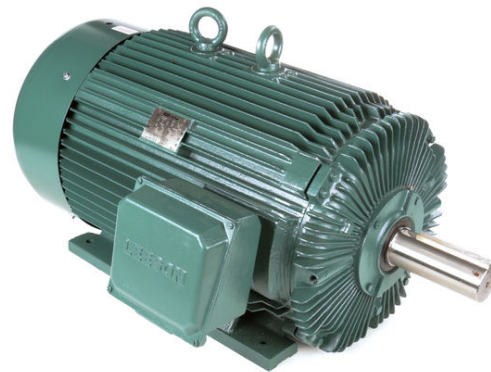

PRODUCT INFORMATION PACKET

Model No: 170625.00

Catalog No: 170625.00

****OBSOLETE, NO REPLACEMENT**** 250 HP 1800 575 TEFC 449T PREM EFF

General Purpose Motors

Regal and Leeson are trademarks of Regal Rexnord Corporation or one of its affiliated companies.