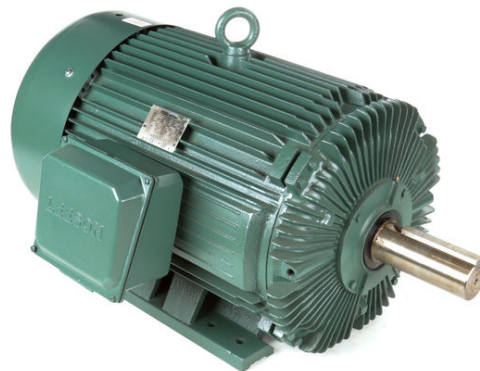

PRODUCT INFORMATION PACKET

Model No: 170352.00

Catalog No: 170352.00

General Purpose Motor, 200 & 150 HP, 3 Ph, 60 & 50 Hz, 460 & 380 V, 1800 & 1500 RPM, 447T Frame,
TEFC

Regal and Leeson are trademarks of Regal Rexnord Corporation or one of its affiliated companies.