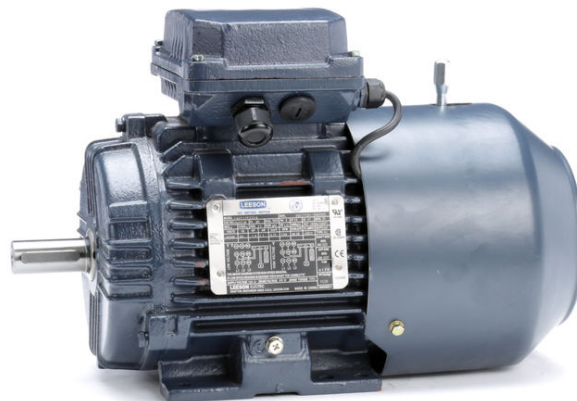

PRODUCT INFORMATION PACKET

Model No: 194223.00
Catalog No: 194223.00
1.50 HP Definite Purpose AC, 3 phase, 1800 RPM, 230/460 V, 90S Frame, TEFC

Regal and Leeson are trademarks of Regal Rexnord Corporation or one of its affiliated companies.
©2023 Regal Rexnord Corporation, All Rights Reserved. MC017097E