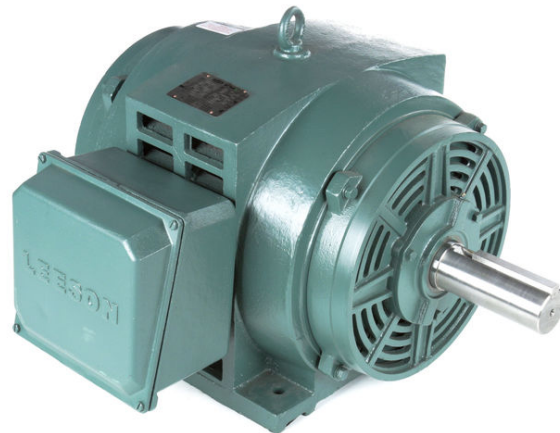

PRODUCT INFORMATION PACKET

Model No: 170155.00

Catalog No: 170155.00

General Purpose Motor, 125 & 100 HP, 3 Ph, 60 & 50 Hz, 208-230/460 & 190/380 V, 1800 & 1500 RPM,
405T Frame, DP

Regal and Leeson are trademarks of Regal Rexnord Corporation or one of its affiliated companies.