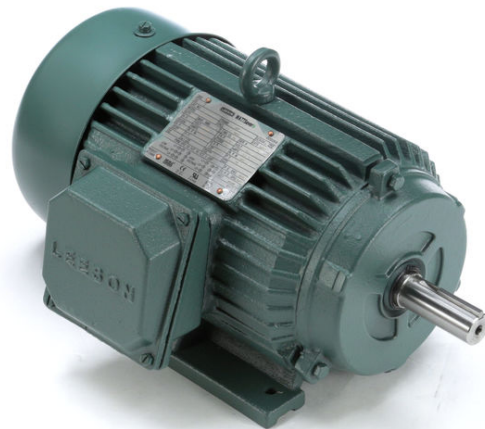

# PRODUCT INFORMATION PACKET

Model No: 171640.00

Catalog No: 171640.00

General Purpose Motor, 1 & 0.75 HP, 3 Ph, 60 & 50 Hz, 208-230/460 & 190/380 V, 1800 & 1500 RPM,  
143T Frame, TEFC

Regal and Leeson are trademarks of Regal Rexnord Corporation or one of its affiliated companies.