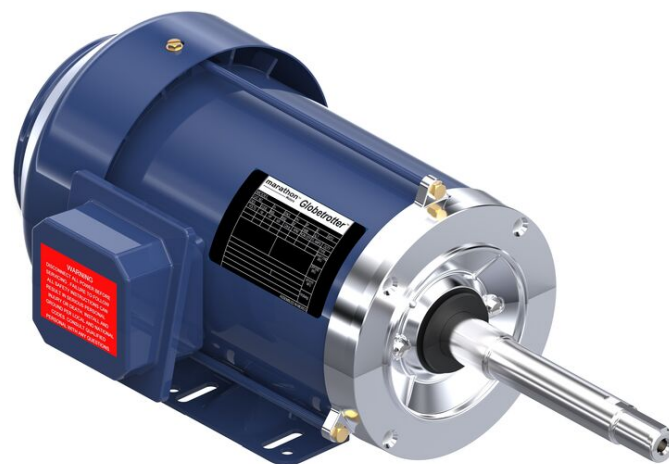

# PRODUCT INFORMATION PACKET

**marathon®**  
Motors

Model No: 143TTFBD6012

Catalog No: GT3403A

Globetrotter® Close-Coupled Pump Motor, 1.50 & 1 HP, 3 Ph, 60 & 50 Hz, 208-230/460 & 190/380 V,  
3600 & 3000 RPM, 143JP Frame, TEFC