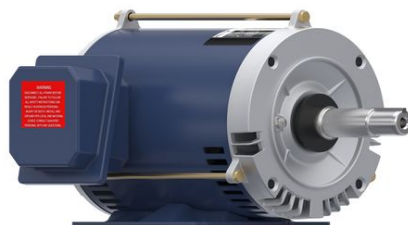

# PRODUCT INFORMATION PACKET

marathon®  
Motors

Model No: 143TTDBD6033

Catalog No: GT0501A

Globetrotter® Close-Coupled Pump Motor, 1 HP, 3 Ph, 60 Hz, 575 V, 1800 RPM, 143JM Frame, DP

Regal and Marathon are trademarks of Regal Rexnord Corporation or one of its affiliated companies.